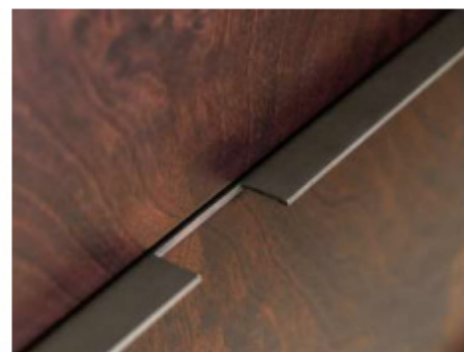

LONDON

NY CREDENZA

LONDON

NY CREDENZA

DIMENSIONS

970mm H | 1800mm W | 525mm D
38 1/4" H | 71" W | 20 3/4" D

DESCRIPTION

The NY range takes its name from the New York skyline which is monopolised by these monolithic skyscrapers. The shape is simplistic in its form, yet luxurious in its materiality. High gloss oak contrasted with matt finished American burr walnut fronts and the hand finished bronze patina base.

NOTES

This piece can be tailor made to bespoke sizes and finishes, please enquire for further details

FINISHES

ALTERNATIVE FINISH COMBINATIONS AVAILABLE, SEE FBC LONDON FINISHES LOOKBOOK FOR REFERENCE OR CONTACT FBC LONDON TO SPECIFY BESPOKE FINISHES FOR YOUR ORDER.

FINISHES VARIATIONS

FBC London products are fabricated to the highest quality. The majority of finishes are made and finished by hand and thus some variation is to be expected. FBC London works closely with our fabricators to assure all the finishes are to our typical high standards and closely align to FBC master references. With finishes of natural material such as wood and stone inherent disparities in colour and grain pattern because of variations caused by nature, over which FBC London has no control. FBC London cannot guarantee exact colour, grain, or texture of wood or stone but will work closely with you as our client to highlight this where necessary.