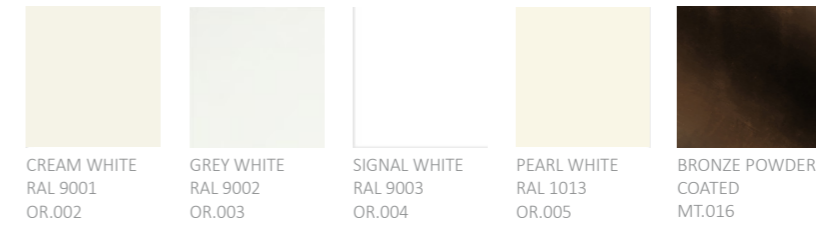

NOTES

This piece can be tailor made to bespoke sizes and finishes, please enquire for further details

FINISHES

TOP

BASE

FINISHES VARIATIONS

FBC London products are fabricated to the highest quality. The majority of finishes are made and finished by hand and thus some variation is to be expected. FBC London works closely with our fabricators to assure all the finishes are to our typical high standards and closely align to FBC master references. With finishes of natural material such as wood and stone inherent disparities in colour and grain pattern because of variations caused by nature, over which FBC London has no control. FBC London cannot guarantee exact colour, grain, or texture of wood or stone but will work closely with you as our client to highlight this where necessary.