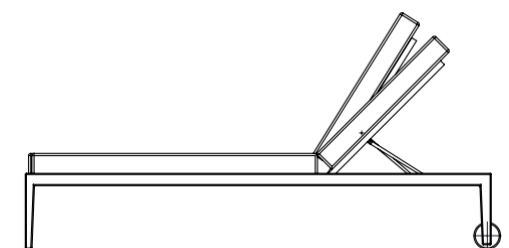

ADA DOUBLE LOUNGER OUTDOOR

ADA DOUBLE LOUNGER OUTDOOR

DIMENSIONS

1061mm H | 1685mm W | 2100mm D | 440mm SH
42" in H | 66" in W | 83" in W | 17" in SH

DESCRIPTION

Ada is derived from the ancient Greek name Adalheidis. The lightly textured metal frame provides the stability and strength whilst maintaining a slender elegant appearance allowing the piece to integrate into any indoor or outdoor environment.

NOTES

This piece can be tailor made to bespoke sizes and finishes, please enquire for further details

FINISHES

FABRIC

BASE

CREAM WHITE
RAL 9001
OR.002

GREY WHITE
RAL 9002
OR.003

SIGNAL WHITE
RAL 9003
OR.004

PEARL WHITE
RAL 1013
OR.005

BRONZE POWDER
COATED
MT.016

FINISHES VARIATIONS

FBC London products are fabricated to the highest quality. The majority of finishes are made and finished by hand and thus some variation is to be expected. FBC London works closely with our fabricators to assure all the finishes are to our typical high standards and closely align to FBC master references. With finishes of natural material such as wood and stone inherent disparities in colour and grain pattern because of variations caused by nature, over which FBC London has no control. FBC London cannot guarantee exact colour, grain, or texture of wood or stone but will work closely with you as our client to highlight this where necessary.

FABRIC

Upholstered items may be ordered using customer's own fabric.
COM plain fabric 137cm/54" in": 10m | 11 yards
Speciality COM, Patterns, velvet or other: Please enquire.

LINE DRAWINGS

SIDE