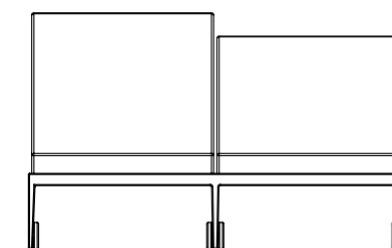

ADA DOUBLE LOUNGER OUTDOOR

ADA DOUBLE LOUNGER OUTDOOR

DIMENSIONS

1061mm H | 1685mm W | 2100mm D | 440mm SH
42" in H | 66" in W | 83" in W | 17" in SH

DESCRIPTION

Ada is derived from the ancient Greek name Adalheidis. The lightly textured metal frame provides the stability and strength whilst maintaining a slender elegant appearance allowing the piece to integrate into any indoor or outdoor environment.

NOTES

This piece can be tailor made to bespoke sizes and finishes, please enquire for further details

FINISHES

FABRIC

BASE

CREAM WHITE
RAL 9001
OR.002

GREY WHITE
RAL 9002
OR.003

SIGNAL WHITE
RAL 9003
OR.004

PEARL WHITE
RAL 1013
OR.005

BRONZE POWDER
COATED
MT.016

FINISHES VARIATIONS

FBC London products are fabricated to the highest quality. The majority of finishes are made and finished by hand and thus some variation is to be expected. FBC London works closely with our fabricators to assure all the finishes are to our typical high standards and closely align to FBC master references. With finishes of natural material such as wood and stone inherent disparities in colour and grain pattern because of variations caused by nature, over which FBC London has no control. FBC London cannot guarantee exact colour, grain, or texture of wood or stone but will work closely with you as our client to highlight this where necessary.

FABRIC

Upholstered items may be ordered using customer's own fabric.
COM plain fabric 137cm/54" in": 10m | 11 yards
Speciality COM, Patterns, velvet or other: Please enquire.

LINE DRAWINGS

SIDE