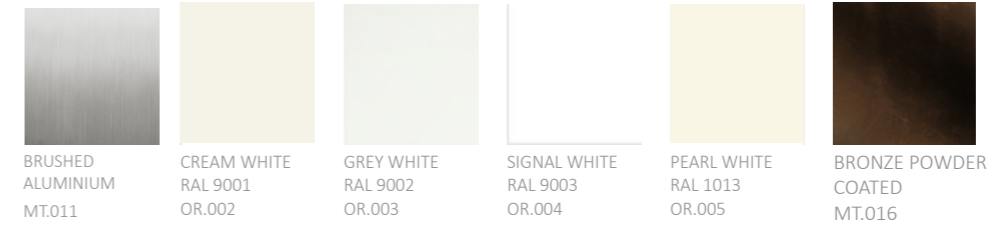

ANGELINA CURVED SOFA OUTDOOR

ANGELINA CURVED SOFA OUTDOOR

**DIMENSIONS**

750mm H | 3750mm W | 1650mm D | 420mm SH | 630mm SD  
29 1/2" H | 147 1/2" W | 65" D | 16 1/2" SH | 25" SD

**DESCRIPTION**

The Angelina sofa is designed to embrace the smooth and fluid lines and evoke an understated elegance. The fluid, rounded upholstery form is offset by the simple yet elegant linear metal base.

**NOTES**

This piece can be tailor made to bespoke sizes and finishes, please inquire for further details

**FINISHES FABRIC**

**BASE**

**FINISHES VARIATIONS**

FBC London products are fabricated to the highest quality. The majority of finishes are made and finished by hand and thus some variation is to be expected. FBC London works closely with our fabricators to assure all the finishes are to our typical high standards and closely align to FBC master references. With finishes of natural material such as wood and stone inherent disparities in colour and grain pattern because of variations caused by nature, over which FBC London has no control. FBC London cannot guarantee exact colour, grain, or texture of wood or stone but will work closely with you as our client to highlight this where necessary.