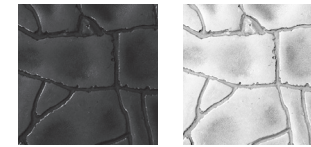

AURORA ROUND COFFEE TABLE OUTDOOR

AURORA ROUND COFFEE TABLE OUTDOOR

**DIMENSIONS**

400mm H | 1200mm W | 1200mm D  
15 3/4" H | 47" W | 47" D

**DESCRIPTION**

Featuring our signature Cracked Earth specialist finish. This deeply textural finish is reminiscent of the dried out and fissured earth Fiona was inspired by during a safari trip in South Africa. The textured top is complimented by the strong, metal geometric base.

**NOTES**

This piece can be tailor made to bespoke sizes and finishes, please enquire for further details

**FINISHES**

**TOP**

CRACKED EARTH  
BRONZE  
S.003

WHITE CRACKED  
EARTH S.000

**BASE**

CREAM WHITE  
RAL 9001  
OR.002

GREY WHITE  
RAL 9002  
OR.003

SIGNAL WHITE  
RAL 9003  
OR.004

PEARL WHITE  
RAL 1013  
OR.005

BRONZE POWDER  
COATED  
MT.016

**FINISHES VARIATIONS**

FBC London products are fabricated to the highest quality. The majority of finishes are made and finished by hand and thus some variation is to be expected. FBC London works closely with our fabricators to assure all the finishes are to our typical high standards and closely align to FBC master references. With finishes of natural material such as wood and stone inherent disparities in colour and grain pattern because of variations caused by nature, over which FBC London has no control. FBC London cannot guarantee exact colour, grain, or texture of wood or stone but will work closely with you as our client to highlight this where necessary.