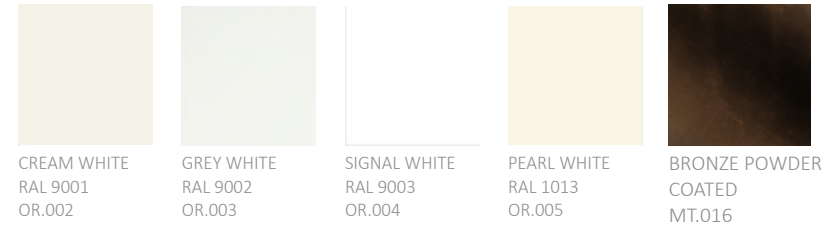

AURORA ROUND COFFEE TABLE OUTDOOR

AURORA ROUND COFFEE TABLE OUTDOOR

**DIMENSIONS**

400mm H | 1200mm W | 1200mm D  
15 3/4" H | 47" W | 47" D

**DESCRIPTION**

Featuring our signature Cracked Earth specialist finish. This deeply textural finish is reminiscent of the dried out and fissured earth Fiona was inspired by during a safari trip in South Africa. The textured top is complimented by the strong, metal geometric base.

**NOTES**

This piece can be tailor made to bespoke sizes and finishes, please enquire for further details

**FINISHES**

**TOP**

CRACKED EARTH  
BRONZE  
S.003

WHITE CRACKED  
EARTH S.000

**BASE**

CREAM WHITE  
RAL 9001  
OR.002

GREY WHITE  
RAL 9002  
OR.003

SIGNAL WHITE  
RAL 9003  
OR.004

PEARL WHITE  
RAL 1013  
OR.005

BRONZE POWDER  
COATED  
MT.016

**FINISHES VARIATIONS**

FBC London products are fabricated to the highest quality. The majority of finishes are made and finished by hand and thus some variation is to be expected. FBC London works closely with our fabricators to assure all the finishes are to our typical high standards and closely align to FBC master references. With finishes of natural material such as wood and stone inherent disparities in colour and grain pattern because of variations caused by nature, over which FBC London has no control. FBC London cannot guarantee exact colour, grain, or texture of wood or stone but will work closely with you as our client to highlight this where necessary.