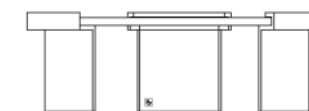

AURORA ROUND COFFEE TABLE OUTDOOR

AURORA ROUND COFFEE TABLE OUTDOOR

**DIMENSIONS**

400mm H | 1200mm W | 1200mm D  
15 3/4" H | 47" W | 47" D

**DESCRIPTION**

Featuring our signature Cracked Earth specialist finish. This deeply textural finish is reminiscent of the dried out and fissured earth Fiona was inspired by during a safari trip in South Africa. The textured top is complimented by the strong, metal geometric base.

GREY WHITE  
RAL 9002  
OR.003

SIGNAL WHITE  
RAL 9003  
OR.004

PEARL WHITE  
RAL 1013  
OR.005

BRONZE POWDER  
COATED  
MT.016

**FINISHES VARIATIONS**

FBC London products are fabricated to the highest quality. The majority of finishes are made and finished by hand and thus some variation is to be expected. FBC London works closely with our fabricators to assure all the finishes are to our typical high standards and closely align to FBC master references. With finishes of natural material such as wood and stone inherent disparities in colour and grain pattern because of variations caused by nature, over which FBC London has no control. FBC London cannot guarantee exact colour, grain, or texture of wood or stone but will work closely with you as our client to highlight this where necessary.

**LINE DRAWINGS**

PLAN

FRONT

SIDE