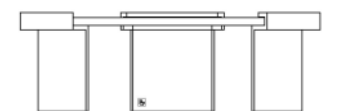

AURORA ROUND COFFEE TABLE OUTDOOR

AURORA ROUND COFFEE TABLE OUTDOOR

**DIMENSIONS**

400mm H | 1200mm W | 1200mm D  
15 3/4" H | 47" W | 47" D

**DESCRIPTION**

Featuring our signature Cracked Earth specialist finish. This deeply textural finish is reminiscent of the dried out and fissured earth Fiona was inspired by during a safari trip in South Africa. The textured top is complimented by the strong, metal geometric base.

GREY WHITE  
RAL 9002  
OR.003

SIGNAL WHITE  
RAL 9003  
OR.004

PEARL WHITE  
RAL 1013  
OR.005

BRONZE POWDER  
COATED  
MT.016

**FINISHES VARIATIONS**

FBC London products are fabricated to the highest quality. The majority of finishes are made and finished by hand and thus some variation is to be expected. FBC London works closely with our fabricators to assure all the finishes are to our typical high standards and closely align to FBC master references. With finishes of natural material such as wood and stone inherent disparities in colour and grain pattern because of variations caused by nature, over which FBC London has no control. FBC London cannot guarantee exact colour, grain, or texture of wood or stone but will work closely with you as our client to highlight this where necessary.

**LINE DRAWINGS**

PLAN

FRONT

SIDE