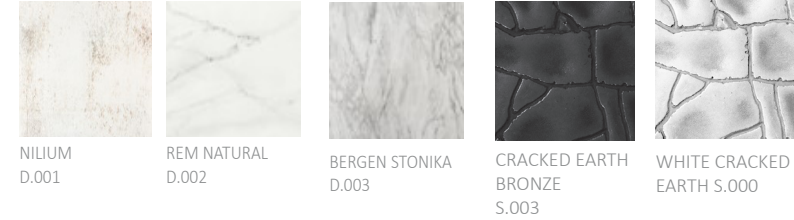

**DIMENSIONS**

SIZE 1  
450mm H | 450mm W | 450mm D  
17.7" in" H | 17.7" in" W | 17.7" in" D  
SIZE 2  
580mm H | 350mm W | 350mm D  
22.8" in" H | 13.8" in" W | 13.8" in" D

**DESCRIPTION**

Featuring either our signature Cracked Earth specialist finishes or a Dekton faux stone top that is complimented by the strong, metal geometric base on this Aurora side table.

**NOTES**

This piece can be tailor made to bespoke sizes and finishes, please enquire for further details

**FINISHES VARIATIONS**

FBC London products are fabricated to the highest quality. The majority of finishes are made and finished by hand and thus some variation is to be expected. FBC London works closely with our fabricators to assure all the finishes are to our typical high standards and closely align to FBC master references. With finishes of natural material such as wood and stone inherent disparities in colour and grain pattern because of variations caused by nature, over which FBC London has no control. FBC London cannot guarantee exact colour, grain, or texture of wood or stone but will work closely with you as our client to highlight this where necessary.

**FINISHES**

**TOP**

**BASE**

**LINE DRAWINGS**