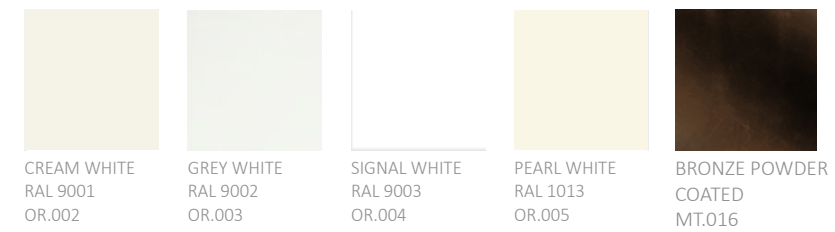

**DIMENSIONS**

SIZE 1  
450mm H | 450mm W | 450mm D  
17.7" in" H | 17.7" in" W | 17.7" in" D  
SIZE 2  
580mm H | 350mm W | 350mm D  
22.8" in" H | 13.8" in" W | 13.8" in" D

**DESCRIPTION**

Featuring either our signature Cracked Earth specialist finishes or a Dekton faux stone top that is complimented by the strong, metal geometric base on this Aurora side table.

**NOTES**

This piece can be tailor made to bespoke sizes and finishes, please enquire for further details

**FINISHES VARIATIONS**

FBC London products are fabricated to the highest quality. The majority of finishes are made and finished by hand and thus some variation is to be expected. FBC London works closely with our fabricators to assure all the finishes are to our typical high standards and closely align to FBC master references. With finishes of natural material such as wood and stone inherent disparities in colour and grain pattern because of variations caused by nature, over which FBC London has no control. FBC London cannot guarantee exact colour, grain, or texture of wood or stone but will work closely with you as our client to highlight this where necessary.

**FINISHES**

**TOP**

**BASE**

**LINE DRAWINGS**