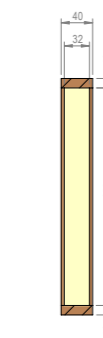

LONDON

ASPECTU SCONCE

LONDON

ASPECTU SCONCE

DIMENSIONS

452mm H | 306mm W | 142mm D
17 3/4" H | 12" W | 5 1/2" D

DESCRIPTION

The Aspectu sconce is inspired by the Aspectu mirror and is defined by the beautiful coloured glass with the edges peppered with delicate gold leaf and secured by two beautiful cast bronze pins.

NOTES

This piece cannot be tailor made to bespoke sizes and finishes, please inquire for further details

FINISHES

FINISHES VARIATIONS

FBC London products are fabricated to the highest quality. The majority of finishes are made and finished by hand and thus some variation is to be expected. FBC London works closely with our fabricators to assure all the finishes are to our typical high standards and closely align to FBC master references. With finishes of natural material such as wood and stone inherent disparities in colour and grain pattern because of variations caused by nature, over which FBC London has no control. FBC London cannot guarantee exact colour, grain, or texture of wood or stone but will work closely with you as our client to highlight this where necessary.

LIGHT

LED 2700K

TECHNICAL INFORMATION

SECTION A-A - SCALE 1:5

SECTION B-B - SCALE 1:5