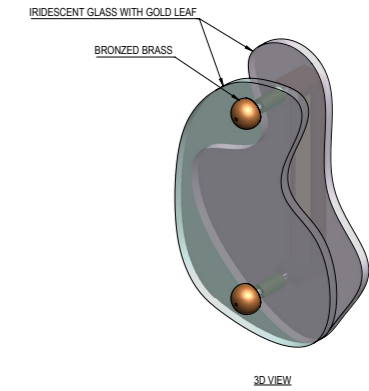

LONDON

ASPECTU SCONCE

LONDON

ASPECTU SCONCE

DIMENSIONS

452mm H | 306mm W | 142mm D
17 3/4" H | 12" W | 5 1/2" D

DESCRIPTION

The Aspectu sconce is inspired by the Aspectu mirror and is defined by the beautiful coloured glass with the edges peppered with delicate gold leaf and secured by two beautiful cast bronze pins.

NOTES

This piece cannot be tailor made to bespoke sizes and finishes, please inquire for further details

FINISHES

FINISHES VARIATIONS

FBC London products are fabricated to the highest quality. The majority of finishes are made and finished by hand and thus some variation is to be expected. FBC London works closely with our fabricators to assure all the finishes are to our typical high standards and closely align to FBC master references. With finishes of natural material such as wood and stone inherent disparities in colour and grain pattern because of variations caused by nature, over which FBC London has no control. FBC London cannot guarantee exact colour, grain, or texture of wood or stone but will work closely with you as our client to highlight this where necessary.

LIGHT

LED 2700K

TECHNICAL INFORMATION

SECTION A-A - SCALE 1:5

SECTION B-B - SCALE 1:5