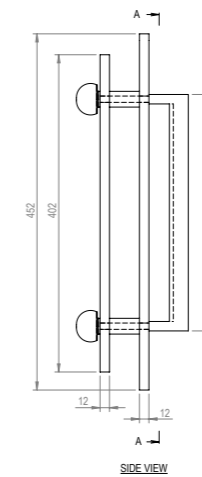

LONDON

ASPECTU SCONCE

LONDON

ASPECTU SCONCE

DIMENSIONS

452mm H | 306mm W | 142mm D
17 3/4" H | 12" W | 5 1/2" D

DESCRIPTION

The Aspectu sconce is inspired by the Aspectu mirror and is defined by the beautiful coloured glass with the edges peppered with delicate gold leaf and secured by two beautiful cast bronze pins.

LIGHT

LED 2700K

TECHNICAL INFORMATION

SECTION A-A - SCALE 1:5

SECTION B-B - SCALE 1:5