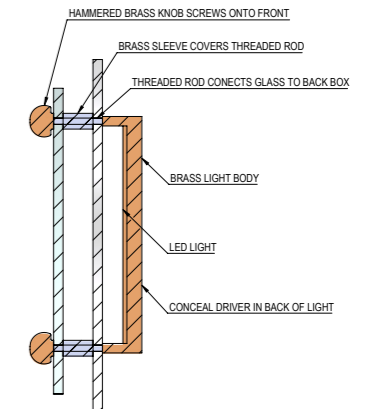

LONDON

ASPECTU SCONCE

LONDON

ASPECTU SCONCE

DIMENSIONS

452mm H | 306mm W | 142mm D
17 3/4" H | 12" W | 5 1/2" D

DESCRIPTION

The Aspectu sconce is inspired by the Aspectu mirror and is defined by the beautiful coloured glass with the edges peppered with delicate gold leaf and secured by two beautiful cast bronze pins.

NOTES

This piece cannot be tailor made to bespoke sizes and finishes, please inquire for further details

FINISHES

FINISHES VARIATIONS

FBC London products are fabricated to the highest quality. The majority of finishes are made and finished by hand and thus some variation is to be expected. FBC London works closely with our fabricators to assure all the finishes are to our typical high standards and closely align to FBC master references. With finishes of natural material such as wood and stone inherent disparities in colour and grain pattern because of variations caused by nature, over which FBC London has no control. FBC London cannot guarantee exact colour, grain, or texture of wood or stone but will work closely with you as our client to highlight this where necessary.

LIGHT

LED 2700K

TECHNICAL INFORMATION

SECTION A-A - SCALE 1:5

SECTION B-B - SCALE 1:5