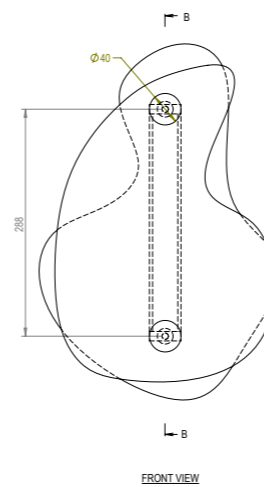

LONDON

ASPECTU SCONCE

LONDON

ASPECTU SCONCE

DIMENSIONS

452mm H | 306mm W | 142mm D
17 3/4" H | 12" W | 5 1/2" D

DESCRIPTION

The Aspectu sconce is inspired by the Aspectu mirror and is defined by the beautiful coloured glass with the edges peppered with delicate gold leaf and secured by two beautiful cast bronze pins.

LIGHT

LED 2700K

TECHNICAL INFORMATION

SECTION A-A - SCALE 1:5

SECTION B-B - SCALE 1:5