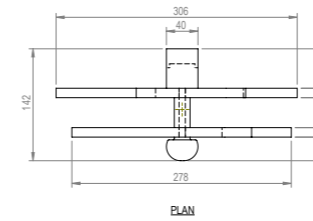

LONDON

ASPECTU SCONCE

LONDON

ASPECTU SCONCE

DIMENSIONS

452mm H | 306mm W | 142mm D
17 3/4" H | 12" W | 5 1/2" D

DESCRIPTION

The Aspectu sconce is inspired by the Aspectu mirror and is defined by the beautiful coloured glass with the edges peppered with delicate gold leaf and secured by two beautiful cast bronze pins.

LIGHT

LED 2700K

TECHNICAL INFORMATION

SECTION A-A - SCALE 1:5

SECTION B-B - SCALE 1:5