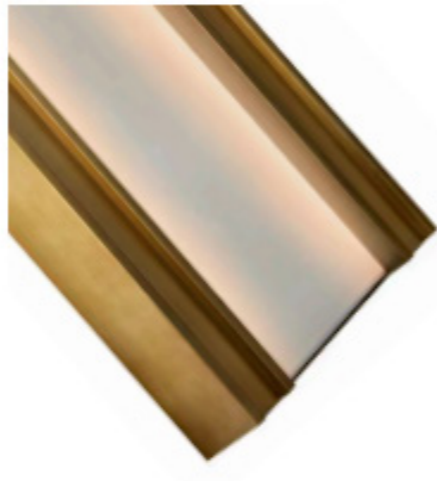

LONDON

BYETHORNE SCONCE

LONDON

BYETHORNE SCONCE

DIMENSIONS

350mm H | 210mm W | 55mm D
14" in" H | 63" in" W | 2" in" D

DESCRIPTION

The Byethorne lighting range is our first lighting collection and draws on the beautiful clean lines of the Byethorne handle detail that this collection is known for. The simplistic metal forms are accentuated with the elegant metal detailing which is contrasted with a combination of white onyx or bubbled glass. The play on the contrast of materials and textures provides interest and depth to these lights.

NOTES

This piece can be tailor made to bespoke sizes and finishes, please enquire for further details

LIGHT

LED 2700K

FINISHES VARIATIONS

FBC London products are fabricated to the highest quality. The majority of finishes are made and finished by hand and thus some variation is to be expected. FBC London works closely with our fabricators to assure all the finishes are to our typical high standards and closely align to FBC master references. With finishes of natural material such as wood and stone inherent disparities in colour and grain pattern because of variations caused by nature, over which FBC London has no control. FBC London cannot guarantee exact colour, grain, or texture of wood or stone but will work closely with you as our client to highlight this where necessary.