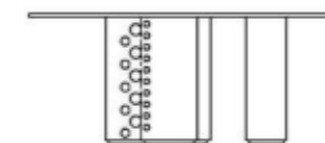

COLUMN COFFEE TABLE OUTDOOR

COLUMN COFFEE TABLE OUTDOOR

DIMENSIONS

450mm H | 1100mm W | 1100mm D
17 3/4" H | 43 1/4" W | 43 1/4" D

DESCRIPTION

The Column range is inspired by the columns from the Roman/Greek temples. This range features the geometric pattern of industrial scale rivets on the columns. These originate from the large rivets commonly seen in the industrial pieces of the era.

SIGNAL WHITE
RAL 9003
OR.004

PEARL WHITE
RAL 1013
OR.005

BRONZE POWDER
COATED
MT.016

LINE DRAWINGS

PLAN

FRONT

SIDE