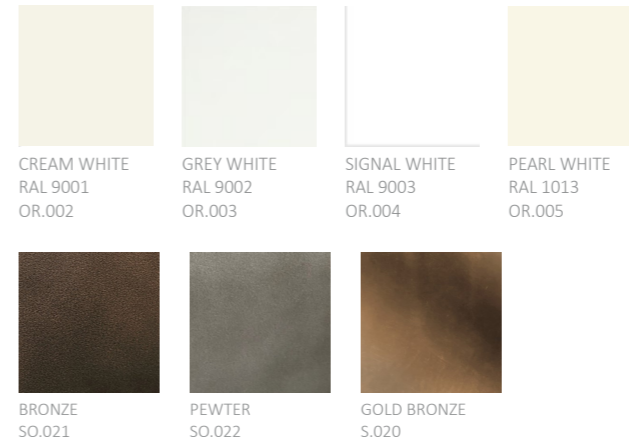

NOTES

This piece can be tailor made to bespoke sizes and finishes, please enquire for further details

FINISHES

ALTERNATIVE FINISH COMBINATIONS AVAILABLE, SEE FBC LONDON FINISHES LOOKBOOK FOR REFERENCE OR CONTACT FBC LONDON TO SPECIFY BESPOKE FINISHES FOR YOUR ORDER.

FINISHES

FINISHES VARIATIONS

FBC London products are fabricated to the highest quality. The majority of finishes are made and finished by hand and thus some variation is to be expected. FBC London works closely with our fabricators to assure all the finishes are to our typical high standards and closely align to FBC master references. With finishes of natural material such as wood and stone inherent disparities in colour and grain pattern because of variations caused by nature, over which FBC London has no control. FBC London cannot guarantee exact colour, grain, or texture of wood or stone but will work closely with you as our client to highlight this where necessary.