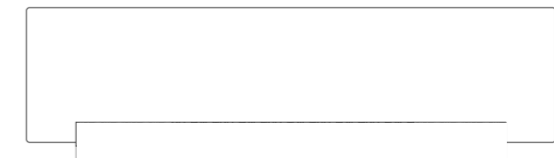

**DIMENSIONS**

425mm H | 1400mm W | 420mm D  
16 3/4" H | 55" W | 16 1/2" D

**DESCRIPTION**

The Grace Bench is designed to embrace the smooth and fluid lines and evoke an understated elegance with its unique curved shape.

SIGNAL WHITE  
RAL 9003  
OR.004

PEARL WHITE  
RAL 1013  
OR.005

BRONZE POWDER  
COATED  
MT.016

**FINISHES VARIATIONS**

FBC London products are fabricated to the highest quality. The majority of finishes are made and finished by hand and thus some variation is to be expected. FBC London works closely with our fabricators to assure all the finishes are to our typical high standards and closely align to FBC master references. With finishes of natural material such as wood and stone inherent disparities in colour and grain pattern because of variations caused by nature, over which FBC London has no control. FBC London cannot guarantee exact colour, grain, or texture of wood or stone but will work closely with you as our client to highlight this where necessary.

**FABRIC**

Upholstered items may be ordered using customer's own fabric. COM plain fabric 137cm/54" in": 3m | 3.5 yards  
Speciality COM, Patterns, velvet or other: Please enquire.

**LINE DRAWINGS**

PLAN