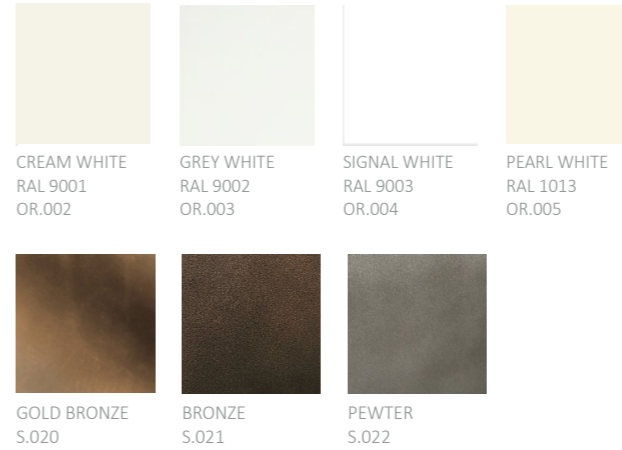

DIMENSIONS

540mm H | 400mm W | 400mm D | 280mm D
21 1/4" H | 15 3/4" W | 15 3/4" D | 11" D

DESCRIPTION

The Roman I, moulded from an original hand carved design, available in various finishes. For indoor and outdoor use

NOTES

This piece can be tailor made to bespoke sizes and finishes, please enquire for further details

FINISHES BASE

FINISHES VARIATIONS

FBC London products are fabricated to the highest quality. The majority of finishes are made and finished by hand and thus some variation is to be expected. FBC London works closely with our fabricators to assure all the finishes are to our typical high standards and closely align to FBC master references. With finishes of natural material such as wood and stone inherent disparities in colour and grain pattern because of variations caused by nature, over which FBC London has no control. FBC London cannot guarantee exact colour, grain, or texture of wood or stone but will work closely with you as our client to highlight this where necessary.