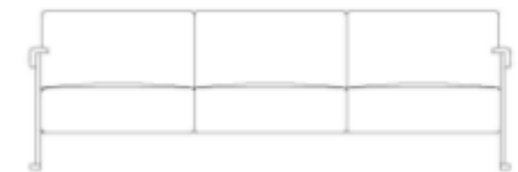

### BASE

PLANISHED  
ALUMINIUM  
MT.013

CREAM WHITE  
RAL 9001  
OR.002

GREY WHITE  
RAL 9002  
OR.003

SIGNAL WHITE  
RAL 9003  
OR.004

PEARL WHITE  
RAL 1013  
OR.005

BRONZE  
POWDER COATED  
MT.016

### LINE DRAWINGS

PLAN

FRONT

SIDE