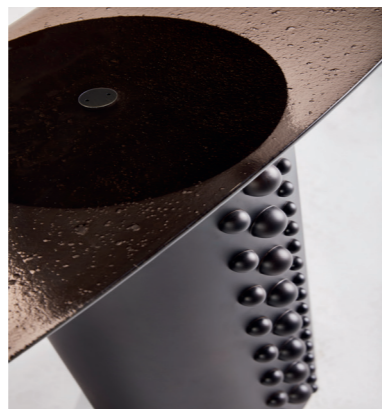

LONDON

COLUMN CURVED CONSOLE

LONDON

COLUMN CURVED CONSOLE

DIMENSIONS

840mm H | 1600mm W | 450mm D
33" in" H | 63" in" W | 17 3/4" in" D

DESCRIPTION

The Column range is inspired by the columns from the Roman/Greek temples. This range features the geometric pattern of industrial scale rivets on the columns. These originate from the large rivets commonly seen in the industrial pieces of the era. It is available in bronze or Antique brass finish and the contrast materials of the top in either marble or glass adds interest and texture.

NOTES

This piece can be tailor made to bespoke sizes and finishes, please enquire for further details

FINISHES

ALTERNATIVE FINISH COMBINATIONS AVAILABLE, SEE FBC LONDON FINISHES LOOKBOOK FOR REFERENCE OR CONTACT FBC LONDON TO SPECIFY BESPOKE FINISHES FOR YOUR ORDER.

FINISHES VARIATIONS

FBC London products are fabricated to the highest quality. The majority of finishes are made and finished by hand and thus some variation is to be expected. FBC London works closely with our fabricators to assure all the finishes are to our typical high standards and closely align to FBC master references. With finishes of natural material such as wood and stone inherent disparities in colour and grain pattern because of variations caused by nature, over which FBC London has no control. FBC London cannot guarantee exact colour, grain, or texture of wood or stone but will work closely with you as our client to highlight this where necessary.

FINISHES TOP

BRONZE SEEDED
G.002

CLEAR SEEDED
G.003

BASE

ANTIQUE BRASS
PATINA
MT.007

BRONZED BRASS
PATINA
MT.008