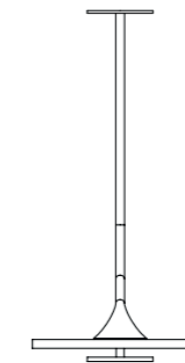

LONDON

FLORA PENDANT

LONDON

FLORA PENDANT

DIMENSIONS

SIZE 1

800mm H | 300mm dia.

31 1/2" in" H | 12" in" dia.

*DROP REQUIRED

SIZE 2

800mm H | 400mm dia.

31 1/2" in" H | 15 3/4" in" dia.

*DROP REQUIRED

SIZE 3

800mm H | 500mm dia.

31 1/2" in" H | 19 1/2" in" dia.

*DROP REQUIRED

DESCRIPTION

The flora light takes its inspiration from the elegant long stem of a flower. With the soft texture of the bubble glass gently glowing.

NOTES

This piece can be tailor made to bespoke sizes and finishes, please enquire for further details

CLEAR RECYCLED
G.005

BRONZE RECYCLED
G.004

LINE DRAWINGS

PLAN

FRONT

SIDE