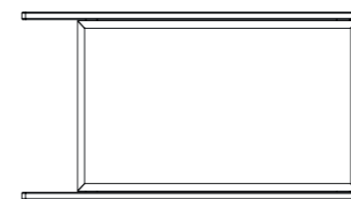

DIMENSIONS

800mm H | 500mm W | 950mm D
31 1/2" H | 20" W | 37 1/2" D

DESCRIPTION

The epitome of a design classic in furniture terms, named after Fiona's husband. The Sol drinks trolley is a formed aluminium base finish, or powder coated to any RAL colour. The strong geometric lines of the metal frames, combined with the iroko wood provides a pleasing combination of textures. The drinks trolley also has wheels to allow ease of portability and with a lift out tray for maximum flexibility.

GREY WHITE
RAL 9002
OR.003

SIGNAL WHITE
RAL 9003
OR.004

PEARL WHITE
RAL 1013
OR.005

BRONZE
POWDER COATED
MT.016

FINISHES VARIATIONS

FBC London products are fabricated to the highest quality. The majority of finishes are made and finished by hand and thus some variation is to be expected. FBC London works closely with our fabricators to assure all the finishes are to our typical high standards and closely align to FBC master references. With finishes of natural material such as wood and stone inherent disparities in colour and grain pattern because of variations caused by nature, over which FBC London has no control. FBC London cannot guarantee exact colour, grain, or texture of wood or stone but will work closely with you as our client to highlight this where necessary.

LINE DRAWINGS

PLAN

FRONT

SIDE