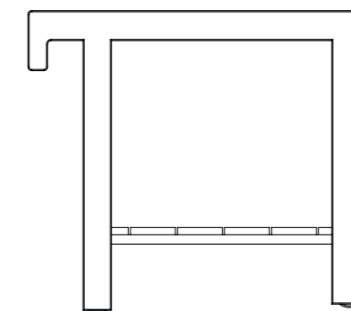

DIMENSIONS

800mm H | 500mm W | 950mm D
31 1/2" H | 20" W | 37 1/2" D

DESCRIPTION

The epitome of a design classic in furniture terms, named after Fiona's husband. The Sol drinks trolley is a formed aluminium base finish, or powder coated to any RAL colour. The strong geometric lines of the metal frames, combined with the iroko wood provides a pleasing combination of textures. The drinks trolley also has wheels to allow ease of portability and with a lift out tray for maximum flexibility.

LINE DRAWINGS

PLAN

FRONT

SIDE