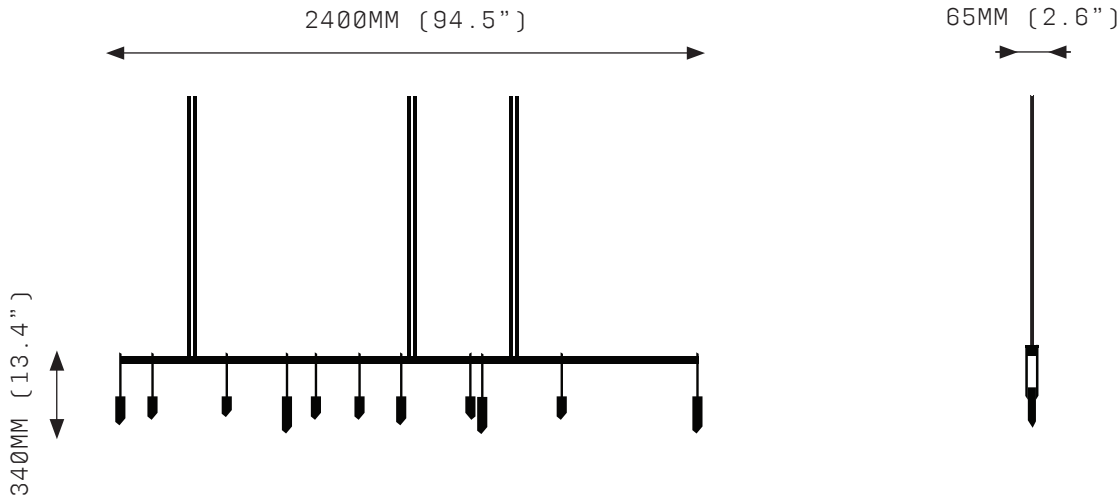

ABACUS 2400

The Abacus is a sophisticated tool dating back to 300 BC. Sliding stones along a rod, ancient statesmen, merchants and mathematicians performed mathematical balancing acts using this simple yet powerful tool.

ABACUS 2400

FRONT VIEW

SIDE VIEW

SPECIFICATIONS

Ordering Code:
ABA.2400

Lamp:
24V LED WW 2700K

Lumens:
4032 lm

Voltage:
24V DC

Watts:
47W

Weight:
Approx. 19kg*
*Exclusive of canopy

Inclusions:
11 Quartz crystal drops
Power Supply Unit x 100W

Exclusions:
User Interface, Dimmer Unit

PRODUCT OPTIONS

Finishes:
AB Aged Brass

Suspension: *
ROD Vertical Rod
*Contact us for alternatives.