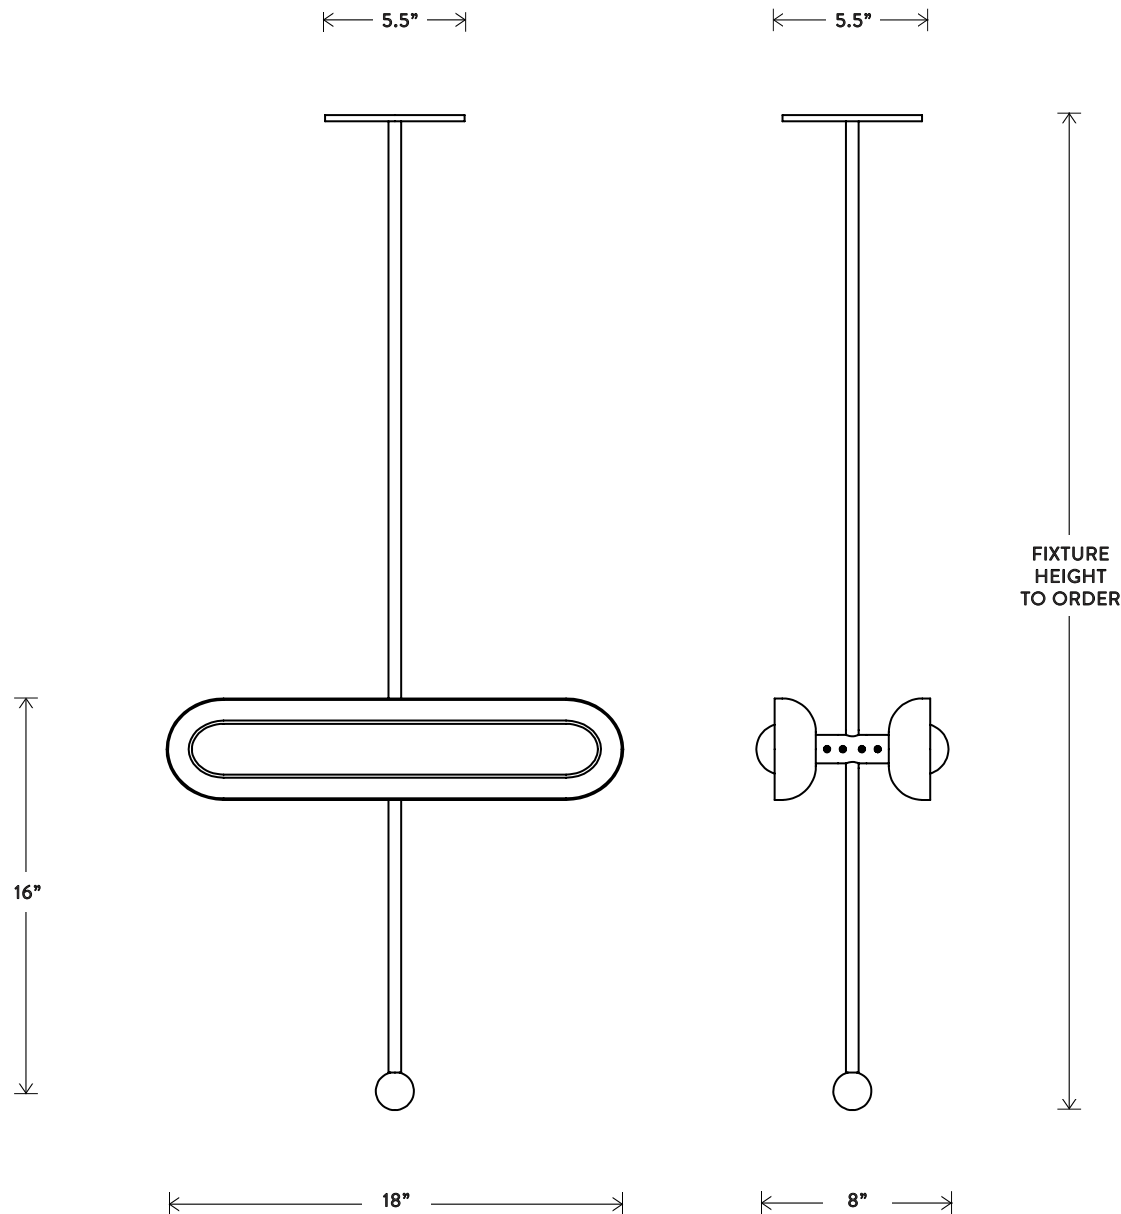

CIRCUIT™ 2 PENDANT HORIZONTAL

THE CIRCUIT SERIES CREATES RHYTHM WITH THE REPETITION OF PURE SHAPES. A GLOWING GLASS CAPSULE NESTS IN A BRASS SHADE, BECOMING A CONTAINED FORM THAT MULTIPLIES TO CONSTRUCT LARGER FIXTURES.

MINIMUM HEIGHT 24"

INCLUDES UP TO 60"

ADDITIONAL HEIGHT \$10 PER INCH

APPROXIMATE WEIGHT: 10 LBS

LAMPING: 2 16W DIMMABLE LED MODULES
1700 LUMENS EACH, 2700K COLOR TEMPERATURE
LED ONBOARD DRIVER
BULB LIFE: 50,000 HOURS

LEAD TIME APPROXIMATELY 8-10 WEEKS.

\$4300

\$4900 FOR TWO-TONE SHADES

FINISHES TO ORDER

ADD 30% FOR TARNISHED SILVER

REQUIRES A MAGNETIC LOW VOLTAGE DIMMER

© 2016, APPARATUS LLC
WWW.APPARATUSSTUDIO.COM/PATENTS