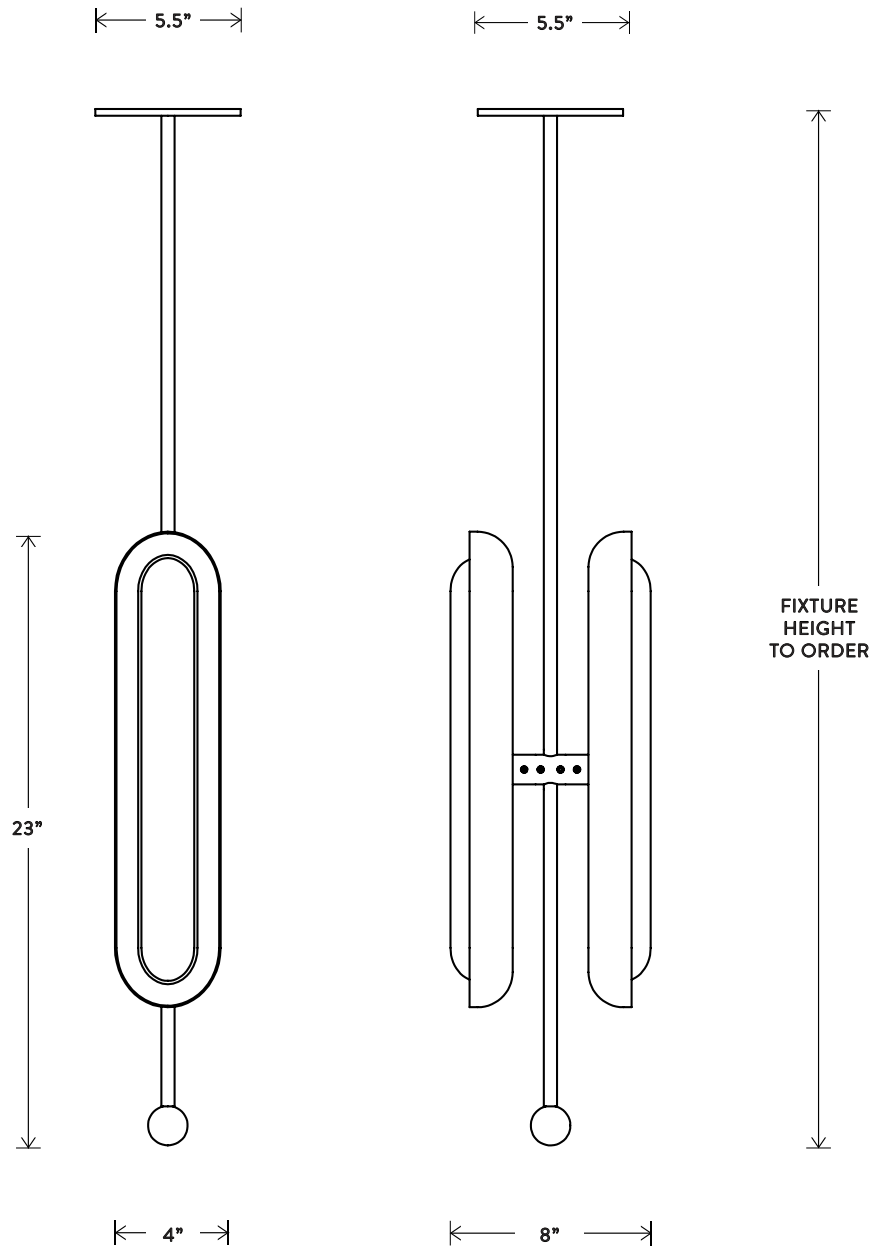

## CIRCUIT™ 2    PENDANT VERTICAL

THE CIRCUIT SERIES CREATES RHYTHM WITH THE REPETITION OF PURE SHAPES. A GLOWING GLASS CAPSULE NESTS IN A BRASS SHADE, BECOMING A CONTAINED FORM THAT MULTIPLIES TO CONSTRUCT LARGER FIXTURES.

## CIRCUIT™ 2 PENDANT VERTICAL

DIMENSIONS: 4" W, 8" D

HEIGHT TO ORDER

MINIMUM HEIGHT 28"

INCLUDES UP TO 60"

ADDITIONAL HEIGHT \$10 PER INCH

APPROXIMATE WEIGHT: 10 LBS

LAMPING: 2 16W DIMMABLE LED MODULES  
1700 LUMENS EACH, 2700K COLOR TEMPERATURE  
LED ONBOARD DRIVER  
BULB LIFE: 50,000 HOURS

LEAD TIME APPROXIMATELY 8-10 WEEKS.

\$4300

\$4900 FOR TWO-TONE SHADES

TWO-TONE IS AGED BRASS SHADE INTERIOR WITH  
BLACKENED BRASS SHADE EXTERIOR.

FINISHES TO ORDER

ADD 30% FOR TARNISHED SILVER

REQUIRES A MAGNETIC LOW VOLTAGE DIMMER