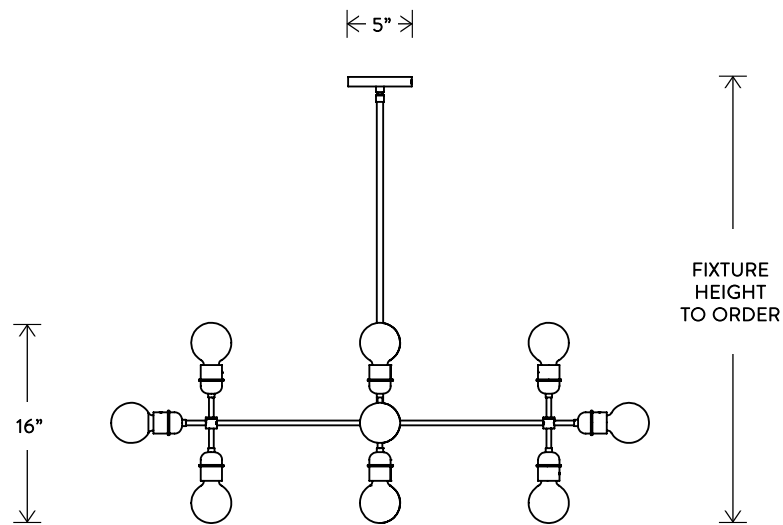

COMPASS™

DIMENSIONS: 42" W, 42" D

HEIGHT TO ORDER

INCLUDES UP TO 60"

ADDITIONAL HEIGHT $10 PER INCH BRASS,

$30 CALFSKIN

MINIMUM HEIGHT 20"

LAMPING: MAX 60W EACH

12 3W DIMMABLE LED BULBS INCLUDED

200 LUMENS EACH, 2700K COLOR TEMPERATURE

BULB LIFE: 15,000 HOURS

120V: E26 GLOBE LG: CLEAR, Ø 3"

240V: E27 GLOBE LG: CLEAR, Ø 3"

UL / CE APPROVED

VOLTAGE: 120-240

FINISHED AND ASSEMBLED BY HAND IN NY FROM
DOMESTIC AND IMPORTED COMPONENTS.

CUSTOMIZATION AVAILABLE.

ALL PIECES MADE TO ORDER.

50% DEPOSIT REQUIRED.

BALANCE DUE PRIOR TO SHIPPING.

LEAD TIME APPROXIMATELY 8-10 WEEKS.

$4400 BRASS

$5400 W/ CALFSKIN

FINISHES TO ORDER

ADD 30% FOR TARNISHED SILVER

© 2012, APPARATUS LLC

APPARATUS