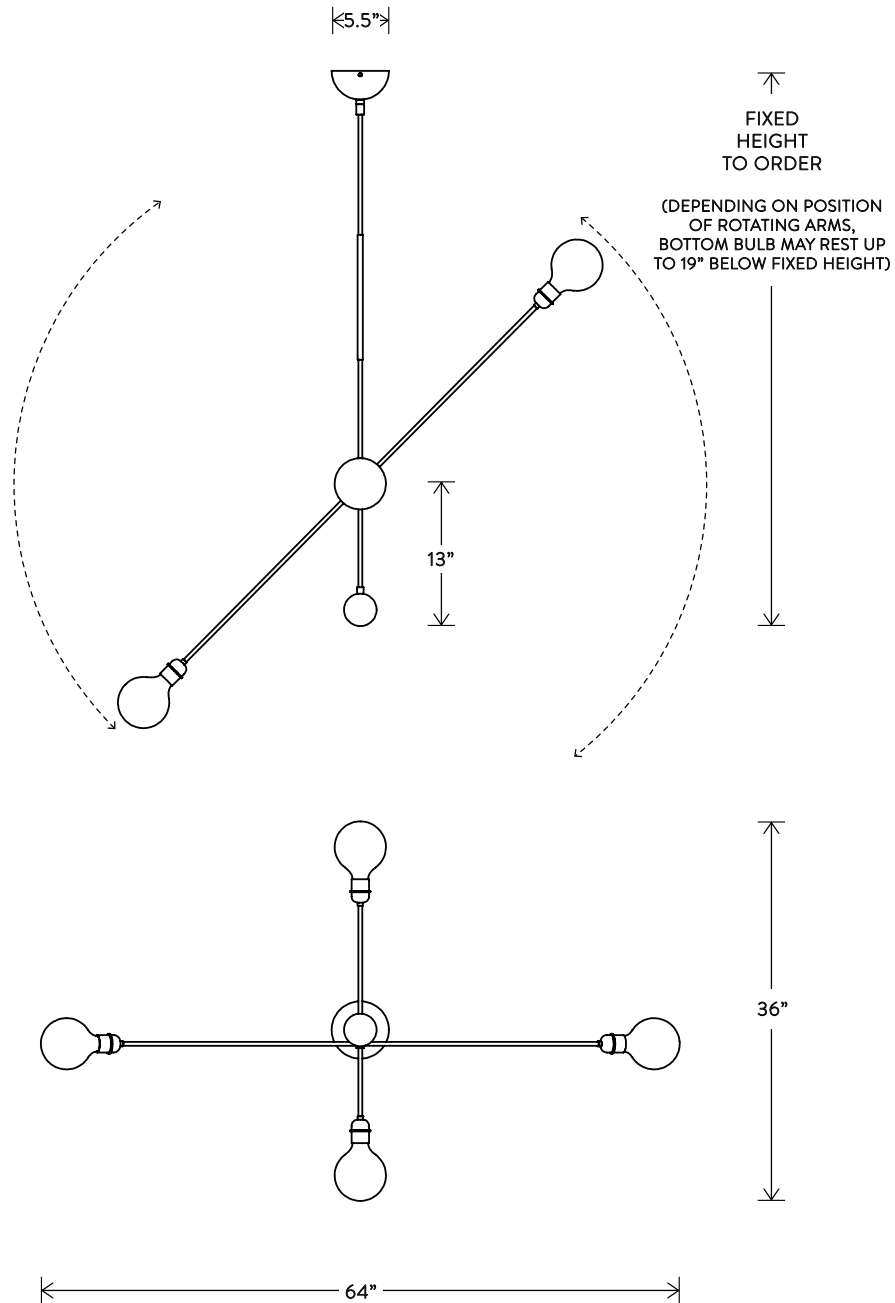

HIGHWIRE™

LARGE

INSPIRED BY THE SILHOUETTE OF FAMED FRENCH AERIALIST PHILIPPE PETIT AGAINST THE MANHATTAN SKYLINE. THE "BALANCE BAR" IS WRAPPED IN LEATHER AND CAN BE ROTATED ALONG ITS AXIS.

© 2013, APPARATUS LLC
WWW.APPARATUSSTUDIO.COM/PATENTS

A P P A R A T U S

INFO@APPARATUSSTUDIO.COM / 646.527.9732

A P P A R A T U S S T U D I O . C O M

HIGHWIRE™

LARGE

DIMENSIONS: 36" D, ROTATING ARM 64" L
HEIGHT TO ORDER
INCLUDES UP TO 60"
ADDITIONAL HEIGHT \$10 PER INCH
MINIMUM HEIGHT 24"
APPROXIMATE WEIGHT: 10 LBS

LAMPING: MAX 60W EACH
4 3W DIMMABLE LED BULBS INCLUDED
200 LUMENS EACH, 2700K COLOR TEMPERATURE
BULB LIFE: 30,000 HOURS
120V: E26 GLOBE XL: CLEAR, Ø 5"
240V: E27 GLOBE XL: CLEAR, Ø 5"

UL / CE APPROVED
VOLTAGE: 120-240

FINISHED AND ASSEMBLED BY HAND IN NY FROM
DOMESTIC AND IMPORTED COMPONENTS.
CUSTOMIZATION AVAILABLE.
ALL PIECES MADE TO ORDER.
50% DEPOSIT REQUIRED.
BALANCE DUE PRIOR TO SHIPPING.
LEAD TIME APPROXIMATELY 8-10 WEEKS.