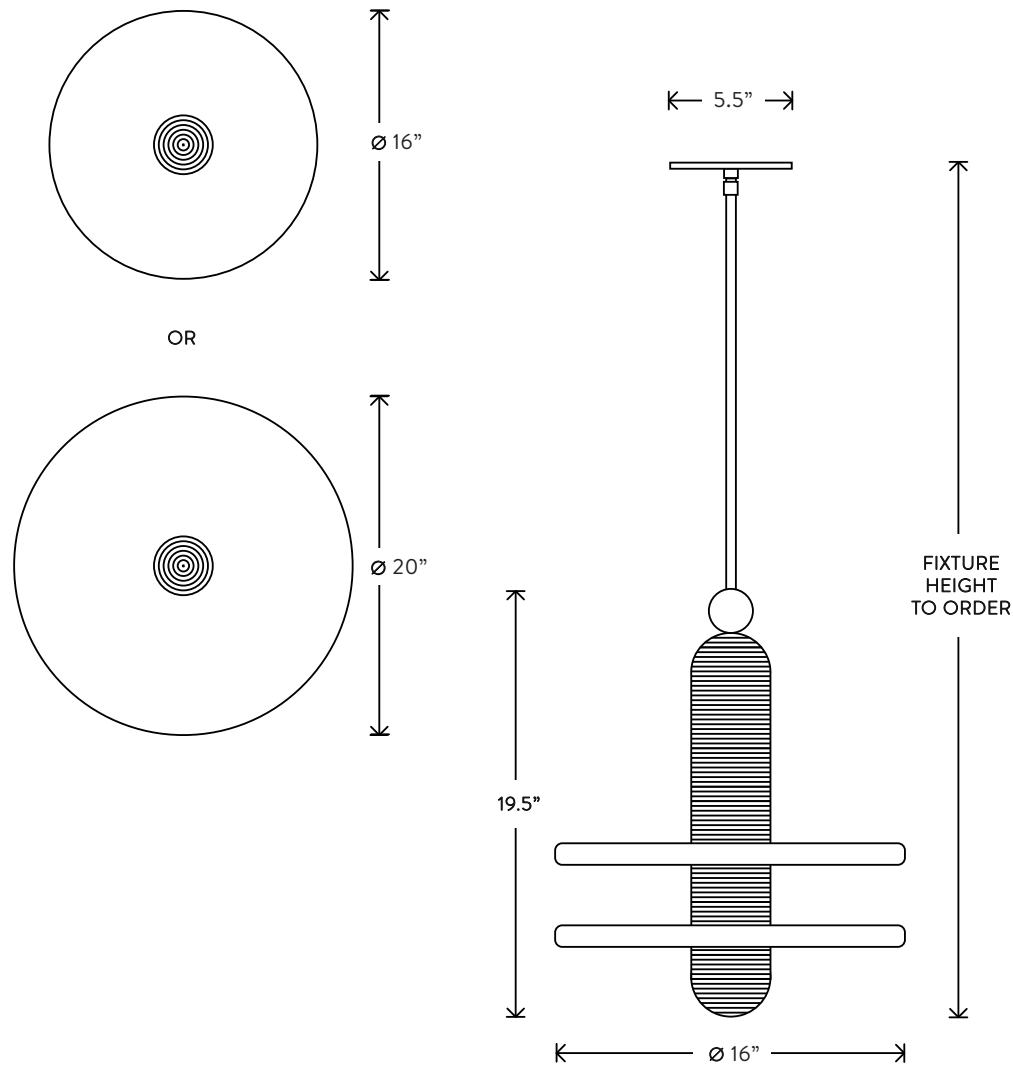

MEDIAN®

1 PENDANT

DIMENSIONS: Ø 16" OR Ø 20"
HEIGHT TO ORDER
MINIMUM HEIGHT 28"
INCLUDES UP TO 60"
ADDITIONAL HEIGHT $10 PER INCH
APPROXIMATE WEIGHT:
65 LBS / 16" DIAMETER
70 LBS / 20" DIAMETER

LAMPING: 2 8W DIMMABLE LED MODULE
800 LUMENS EACH, 2500K COLOR TEMPERATURE
LED ONBOARD DRIVER
LED LIFE: 50,000 HOURS

UL / CE APPROVED
VOLTAGE: 120-240

FINISHED AND ASSEMBLED BY HAND IN NY FROM
DOMESTIC AND IMPORTED COMPONENTS.
CUSTOMIZATION AVAILABLE.
ALL PIECES MADE TO ORDER.
50% DEPOSIT REQUIRED.
BALANCE DUE PRIOR TO SHIPPING.
LEAD TIME APPROXIMATELY 8-10 WEEKS.

$6400 / 16" DIAMETER
$7200 / 20" DIAMETER
FINISHES TO ORDER
ADD 30% FOR TARNISHED SILVER

© 2018, APPARATUS LLC
PATENT PENDING / TRADEMARK PENDING
WWW.APPARATUSSTUDIO.COM/PATENTS

A P P A R A T U S

INFO@APPARATUSSTUDIO.COM / 646.527.9732

A P P A R A T U S S T U D I O . C O M