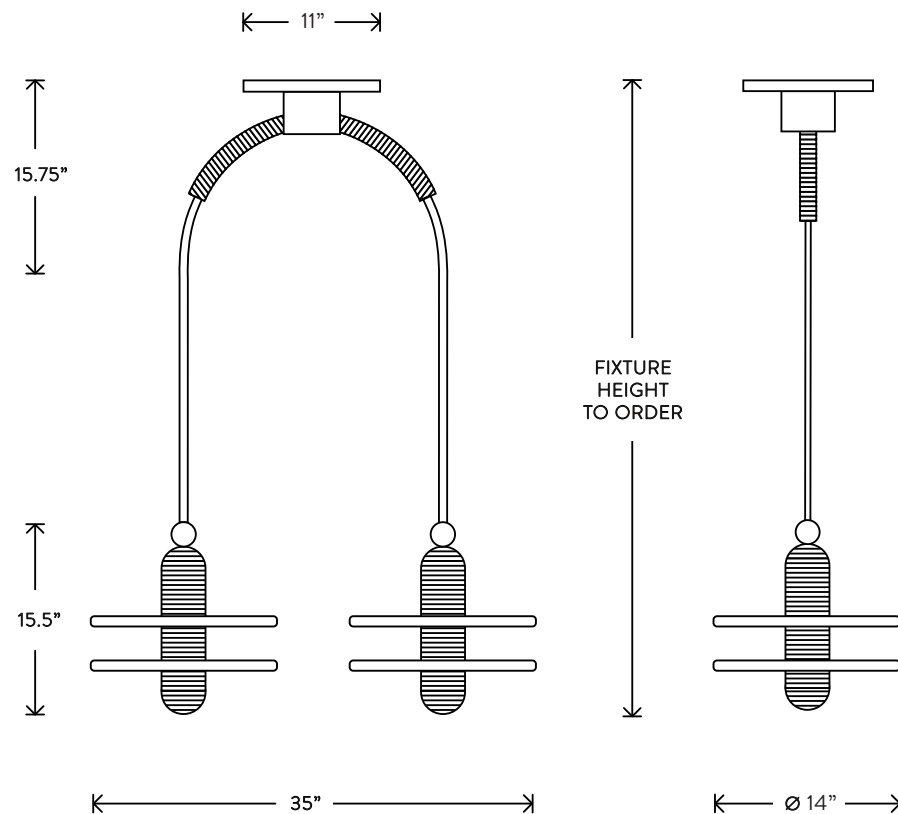

MEDIAN®

2 PENDANT

DIMENSIONS: 35" W, 14" D
HEIGHT TO ORDER
MINIMUM HEIGHT 36"
INCLUDES UP TO 85"
ADDITIONAL HEIGHT $20 PER INCH
APPROXIMATE WEIGHT: 75 LBS

LAMPING: 4 8W DIMMABLE LED MODULE
800 LUMENS EACH, 2500K COLOR TEMPERATURE
LED ONBOARD DRIVER
LED LIFE: 50,000 HOURS

UL / CE APPROVED
VOLTAGE: 120-240

FINISHED AND ASSEMBLED BY HAND IN NY FROM
DOMESTIC AND IMPORTED COMPONENTS.
CUSTOMIZATION AVAILABLE.
ALL PIECES MADE TO ORDER.
50% DEPOSIT REQUIRED.
BALANCE DUE PRIOR TO SHIPPING.
LEAD TIME APPROXIMATELY 8-10 WEEKS.

$12600
FINISHES TO ORDER
ADD 30% FOR TARNISHED SILVER

© 2018, APPARATUS LLC
PATENT PENDING / TRADEMARK PENDING
WWW.APPARATUSSTUDIO.COM/PATENTS

A P P A R A T U S

INFO@APPARATUSSTUDIO.COM / 646.527.9732

A P P A R A T U S S T U D I O . C O M