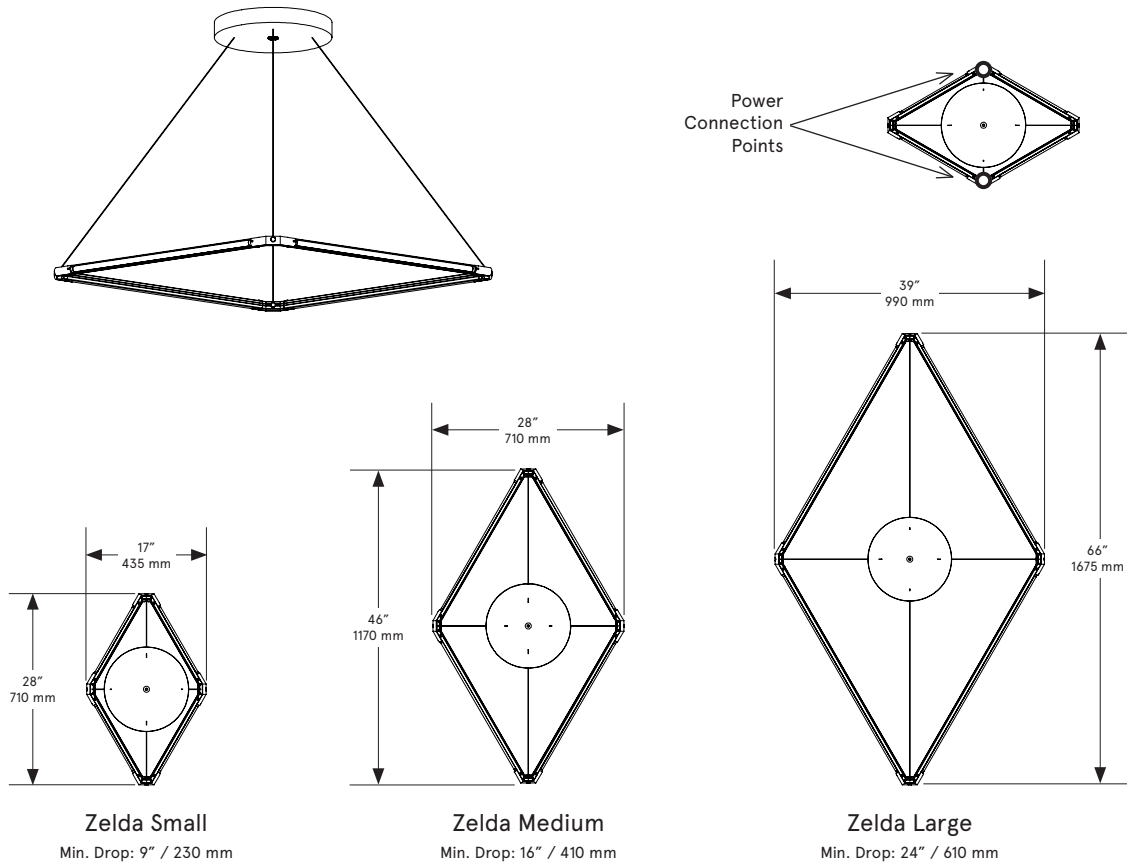

BE C BRITAIN

Zelda Small

Min. Drop: 9" / 230 mm

Zelda Medium

Min. Drop: 16" / 410 mm

Zelda Large

Min. Drop: 24" / 610 mm

Zelda

Lead Time

14 - 16 weeks

Dimensions

As indicated in the drawings above. Height for all models is 1 inch / 26 mm.

Weight

s: 7 lb/3.2 kg
m: 8.5 lb/3.9 kg
l: 10.5 lb/4.8 kg

LED Illumination

24 VDC T5 LED tube
2700 Kelvin
CRI 90

Input Voltage

110 - 240 VAC
277 VAC upon request

Installation

Locally mounted driver
120V Dimming: C-L (Lutron) switching
240V Dimming: 0-10V wireless (Lutron Pico)
Canopy: 12.25 x 1.75 inch (311 x 44 mm) round
in matching metal finish