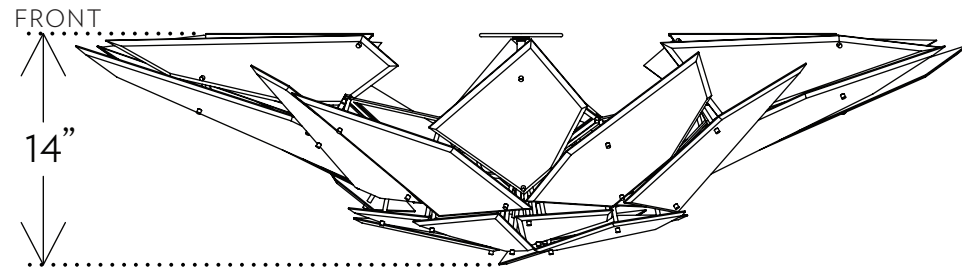

EDIE ED.08.02

H 14in/36cm W 56in/142cm D 37in/94cm WT 35lb/16kg MAX 320w

EDIE

Modeled after a traditional Victorian lantern, the Empire chandelier features beveled glass shades affixed neatly to a geometric machined brass frame. Within this multi-faceted glass enclosure, 8 bulbs in radial formation create a kaleidoscope of light.

CANOPY Ø 5" x H .25"

MATERIALS Machined Brass Hand-cut and Beveled Glass

FINISHES Brushed Brass Vintage Brass Oil-Rubbed Bronze Satin Nickel

GLASS Clear Grey White

BULBS	BULB TYPE	SOCKET	WATTAGE
-------	-----------	--------	---------