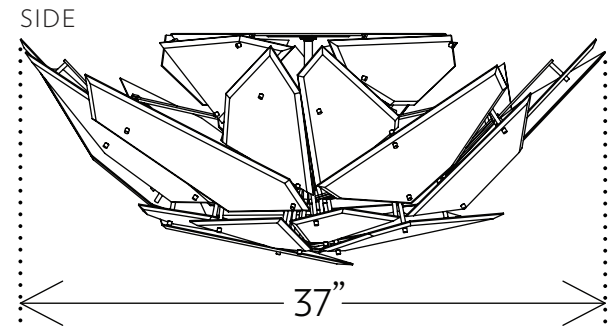

EDIE ED.08.02

H 14in/36cm W 56in/142cm D 37in/94cm WT 35lb/16kg MAX 320w

EDIE

Modeled after a traditional Victorian lantern, the Empire chandelier features beveled glass shades affixed neatly to a geometric machined brass frame. Within this multi-faceted glass enclosure, 8 bulbs in radial formation create a kaleidoscope of light.

CANOPY Ø 5" x H .25"

MATERIALS Machined Brass Hand-cut and Beveled Glass

FINISHES Brushed Brass Vintage Brass Oil-Rubbed Bronze Satin Nickel

GLASS Clear Grey White

BULBS	BULB TYPE	SOCKET	WATTAGE
-------	-----------	--------	---------