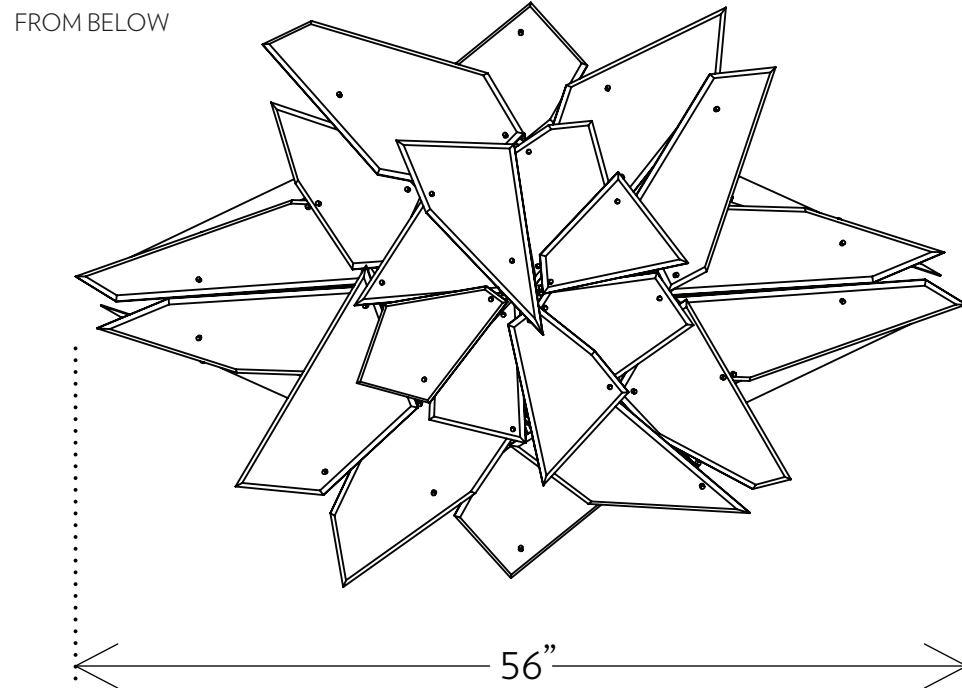

EDIE ED.08.02

H 14in/36cm W 56in/142cm D 37in/94cm WT 35lb/16kg MAX 320w

EDIE

Modeled after a traditional Victorian lantern, the Empire chandelier features beveled glass shades affixed neatly to a geometric machined brass frame. Within this multi-faceted glass enclosure, 8 bulbs in radial formation create a kaleidoscope of light.

CANOPY Ø 5" x H .25"

MATERIALS Machined Brass Hand-cut and Beveled Glass

FINISHES Brushed Brass Vintage Brass Oil-Rubbed Bronze Satin Nickel

GLASS Clear Grey White

BULBS	BULB TYPE	SOCKET	WATTAGE
-------	-----------	--------	---------