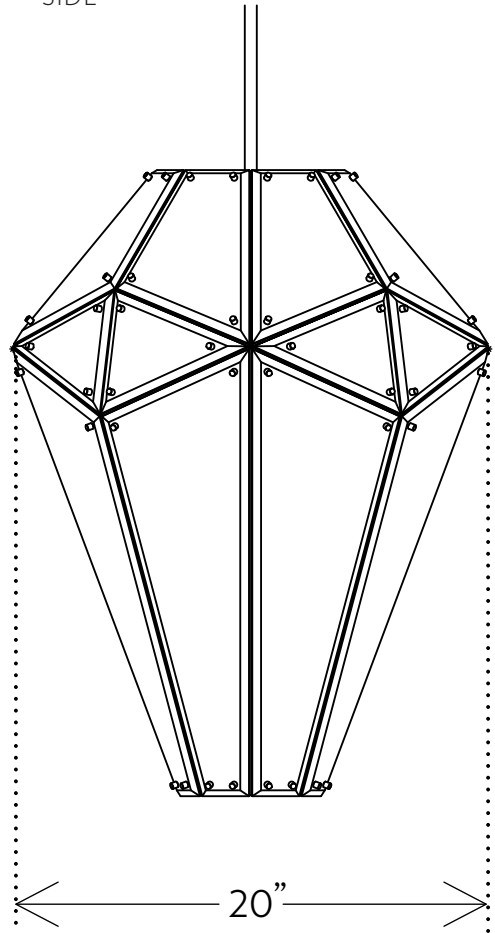

EMPIRE EM.08.01

H 26in/66cm W 20in/51cm D 20in/51cm WT 30lb/14kg MAX 320w

FRONT

SIDE

TOP

EMPIRE

Modeled after a traditional Victorian lantern, the Empire chandelier features beveled glass shades affixed neatly to a geometric machined brass frame. Within this multi-faceted glass enclosure, 8 bulbs in radial formation create a kaleidoscope of light.

SUSPENSION Includes 36" or 72" stem that can be cut on-site. Longer lengths available upon request.

CANOPY Ø 5" x H .25"

MATERIALS Machined Brass Hand-cut and Beveled Glass

FINISHES Brushed Brass Vintage Brass Oil-Rubbed Bronze Satin Nickel

GLASS Clear Grey White

BULBS	BULB TYPE	SOCKET	WATTAGE
-------	-----------	--------	---------

120v Clear or Grey Glass	Vintage-style Edison	E12	25w
-----------------------------	----------------------	-----	-----