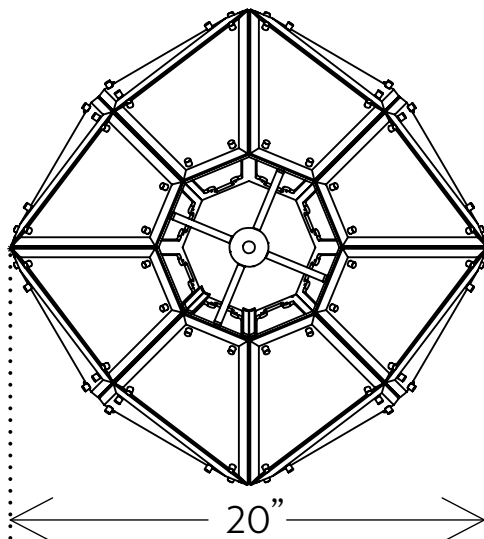

EMPIRE EM.08.01

H 26in/66cm W 20in/51cm D 20in/51cm WT 30lb/14kg MAX 320w

FRONT

SIDE

TOP

EMPIRE

Modeled after a traditional Victorian lantern, the Empire chandelier features beveled glass shades affixed neatly to a geometric machined brass frame. Within this multi-faceted glass enclosure, 8 bulbs in radial formation create a kaleidoscope of light.

SUSPENSION Includes 36" or 72" stem that can be cut on-site. Longer lengths available upon request.

CANOPY Ø 5" x H .25"

MATERIALS Machined Brass Hand-cut and Beveled Glass

FINISHES Brushed Brass Vintage Brass Oil-Rubbed Bronze Satin Nickel

GLASS Clear Grey White

BULBS	BULB TYPE	SOCKET	WATTAGE
-------	-----------	--------	---------

120v Clear or Grey Glass	Vintage-style Edison	E12	25w
-----------------------------	----------------------	-----	-----