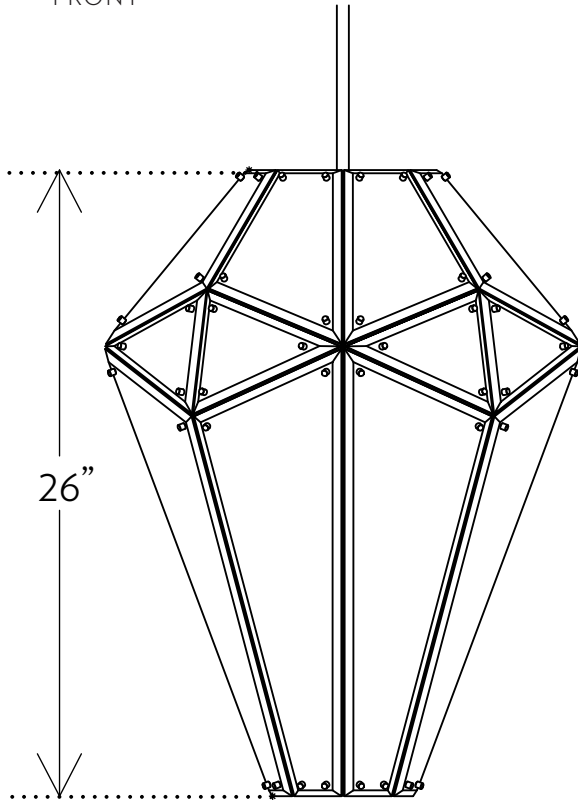

EMPIRE EM.08.01

H 26in/66cm W 20in/51cm D 20in/51cm WT 30lb/14kg MAX 320w

FRONT

SIDE

TOP

EMPIRE

Modeled after a traditional Victorian lantern, the Empire chandelier features beveled glass shades affixed neatly to a geometric machined brass frame. Within this multi-faceted glass enclosure, 8 bulbs in radial formation create a kaleidoscope of light.

SUSPENSION Includes 36" or 72" stem that can be cut on-site. Longer lengths available upon request.

CANOPY Ø 5" x H .25"

MATERIALS Machined Brass Hand-cut and Beveled Glass

FINISHES Brushed Brass Vintage Brass Oil-Rubbed Bronze Satin Nickel