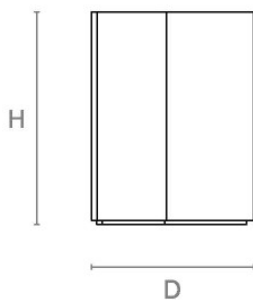

DIMENSIONS

480mm H x 403mm W x 366mm D
18.90in H x 15.87in W x 14.41in D

LEAD TIME & SHIPPING

12- 14 weeks + shipping. Shipping costs quoted upon confirmation of delivery address.

NOTES

This piece can be tailor made to bespoke sizes and finishes, please enquire for further details.

LINE DRAWINGS

Side Elevation

Front Elevation

Plan