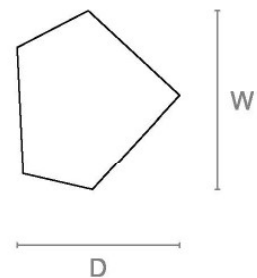

DIMENSIONS

480mm H x 403mm W x 366mm D
18.90in H x 15.87in W x 14.41in D

LEAD TIME & SHIPPING

12- 14 weeks + shipping. Shipping costs quoted upon confirmation of delivery address.

NOTES

This piece can be tailor made to bespoke sizes and finishes, please enquire for further details.

LINE DRAWINGS

Side Elevation

Front Elevation

Plan