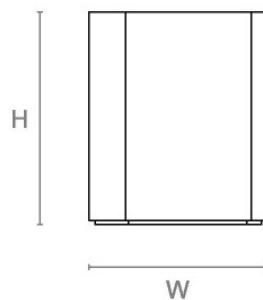

DIMENSIONS

480mm H x 403mm W x 366mm D
18.90in H x 15.87in W x 14.41in D

LEAD TIME & SHIPPING

12- 14 weeks + shipping. Shipping costs quoted upon confirmation of delivery address.

NOTES

This piece can be tailor made to bespoke sizes and finishes, please enquire for further details.

LINE DRAWINGS

Side Elevation

Front Elevation

Plan