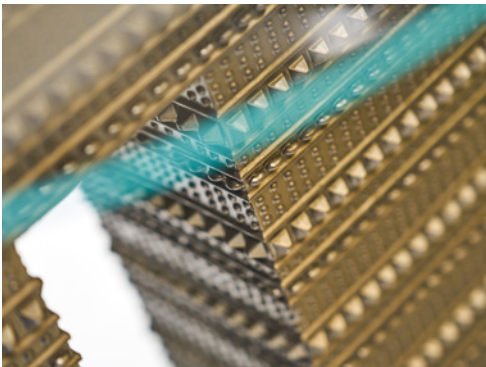

FORTIS DINING TABLE

The strong geometrical Bronze Armour patterned bases support the delicately placed squoval glass top of the Fortis Dining Table like pillars. Variable configurations available.

VARIATION I

CLEAR GLASS TOP

ARMOUR XL
BASE

VARIATION II

CORAL RED
LACQUER TOP

ARMOUR XL
BASE

DIMENSIONS

SIZE I

Two Base – Round
770mm H x 1500mm Ø
30.3in H X 59.1in Ø

SIZE II

Two Bases – Oval
770mm H x 2100mm W x 1400mm D
30.3in H X 82.7in W X 55.1in D

SIZE III

Three Bases – Squoval
770mm H x 3000mm W x 1500mm D
30.3in H X 118.1in W X 59.1in D

LEAD TIME & SHIPPING

10 - 12 weeks + shipping. Shipping costs quoted upon confirmation of delivery address.