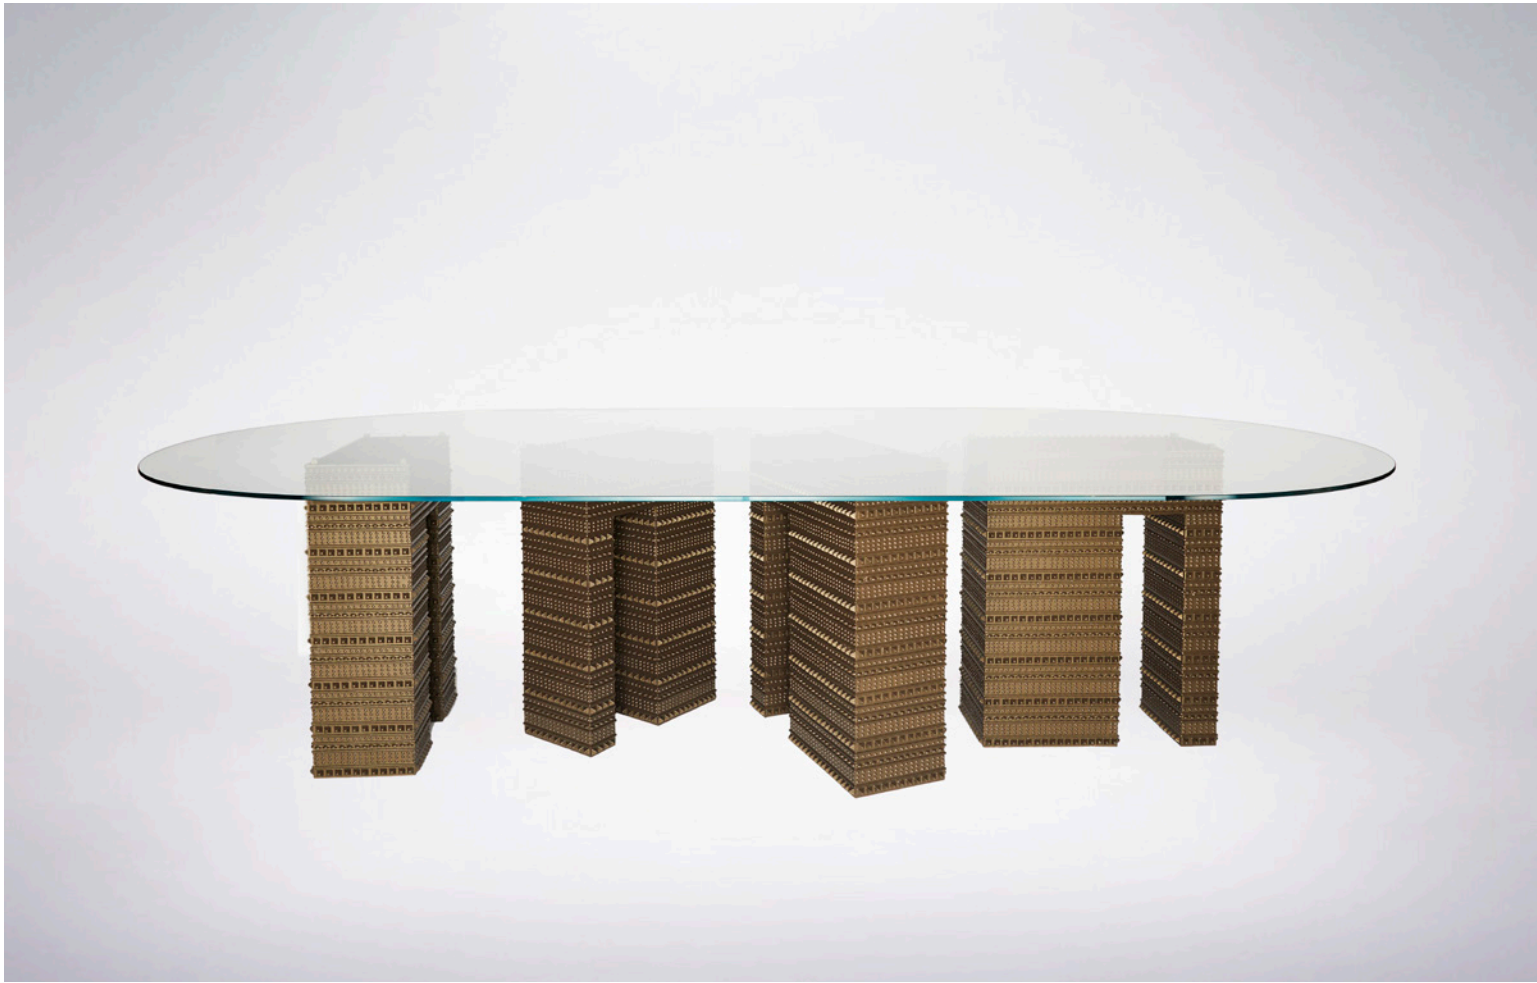

FORTIS DINING TABLE

The strong geometrical Bronze Armour patterned bases support the delicately placed squoval glass top of the Fortis Dining Table like pillars. Variable configurations available.

VARIATION I

CLEAR GLASS TOP

ARMOUR XL
BASE

VARIATION II

CORAL RED
LACQUER TOP

ARMOUR XL
BASE

DIMENSIONS

SIZE I

Two Base – Round
770mm H x 1500mm Ø
30.3in H X 59.1in Ø

SIZE II

Two Bases – Oval
770mm H x 2100mm W x 1400mm D
30.3in H X 82.7in W X 55.1in D

SIZE III

Three Bases – Squoval
770mm H x 3000mm W x 1500mm D
30.3in H X 118.1in W X 59.1in D

LEAD TIME & SHIPPING

10 - 12 weeks + shipping. Shipping costs quoted upon confirmation of delivery address.