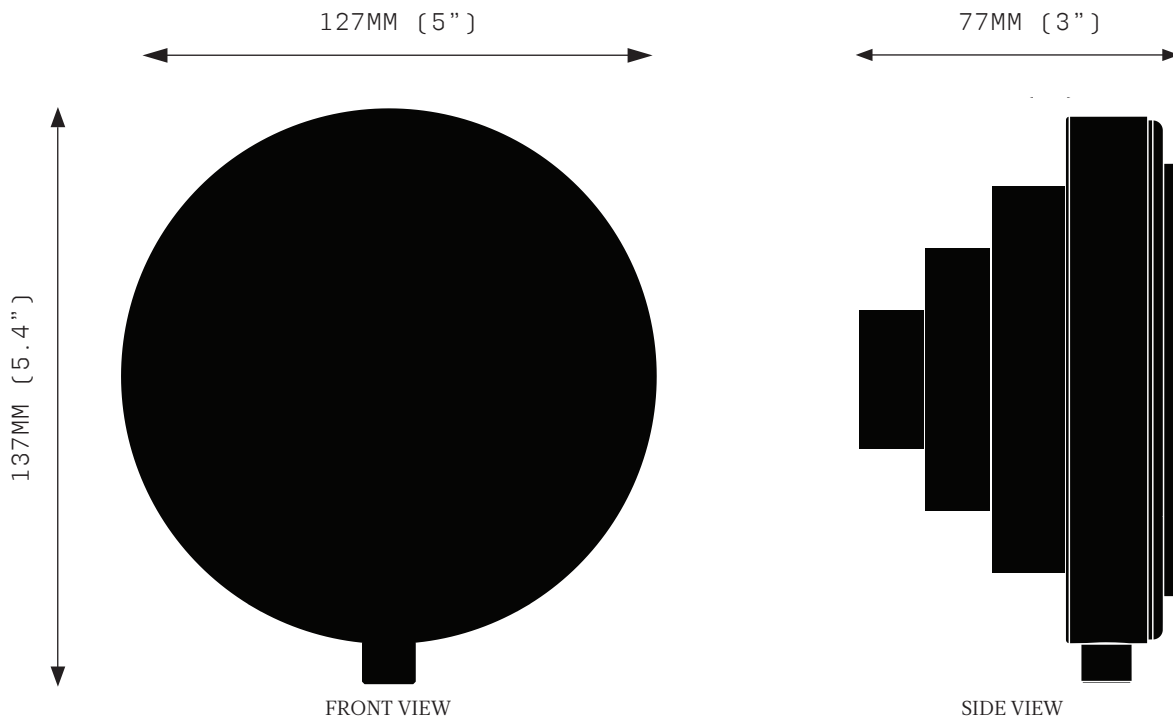

IRIS MONO SURFACE

Goddess messenger IRIS bridges heaven and earth. Born of sea and sky, she links gods with humanity, bearing a message of hope and beauty amongst the storm.

IRIS combines cool alabaster with the warmth of brass. Delicately balanced, smooth stepped cupping forms suggest steady heavenly ascent.

IRIS MONO SURFACE calmly sits flush to the wall.

IRIS MONO SURFACE

SPECIFICATIONS

Ordering Code:
IRI.MONO.W

Lamp:
G4 12V LED 2.5W 2700K

Lumens:
250 LM

Voltage:
12V DC

Watts:
2.5 W