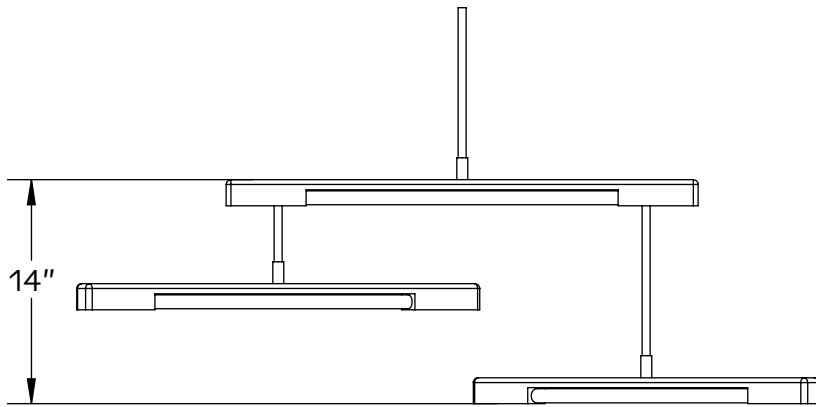

## MELBOURNE 3-TIER PENDANT

FRONT

SIDE

TOP

DIMENSIONS	14" high x 46" wide x 22" deep
WEIGHT	15 lbs
MATERIALS	Aluminum and glass
METAL FINISHES	Black, bronze or satin nickel
BULB	12V LED (Transformer supplied)
COLOR TEMPERATURE	2,400 Kelvin
DIMMABLE	Yes