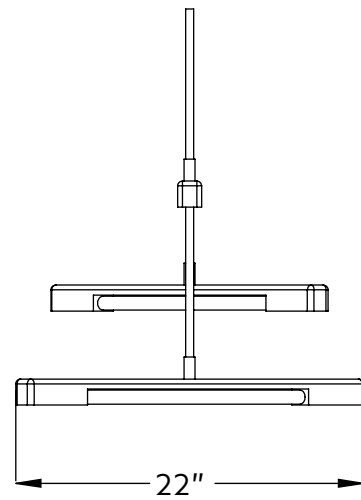

## MELBOURNE 3-TIER PENDANT

FRONT

SIDE

TOP

DIMENSIONS	14" high x 46" wide x 22" deep
WEIGHT	15 lbs
MATERIALS	Aluminum and glass
METAL FINISHES	Black, bronze or satin nickel
BULB	12V LED (Transformer supplied)
COLOR TEMPERATURE	2,400 Kelvin
DIMMABLE	Yes