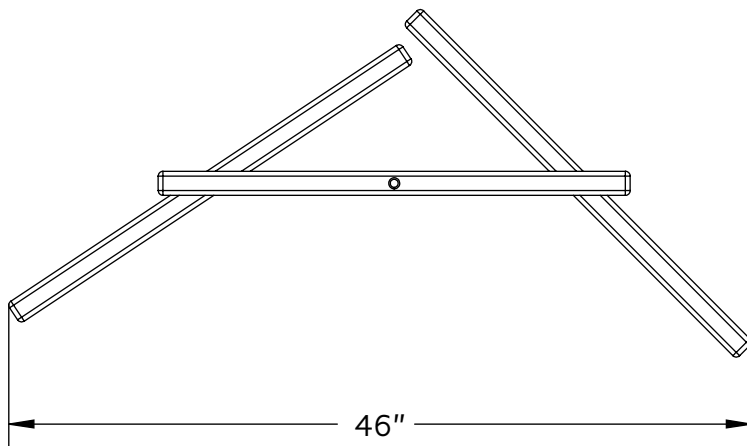

## MELBOURNE 3-TIER PENDANT

FRONT

SIDE

TOP

DIMENSIONS	14" high x 46" wide x 22" deep
WEIGHT	15 lbs
MATERIALS	Aluminum and glass
METAL FINISHES	Black, bronze or satin nickel
BULB	12V LED (Transformer supplied)
COLOR TEMPERATURE	2,400 Kelvin
DIMMABLE	Yes