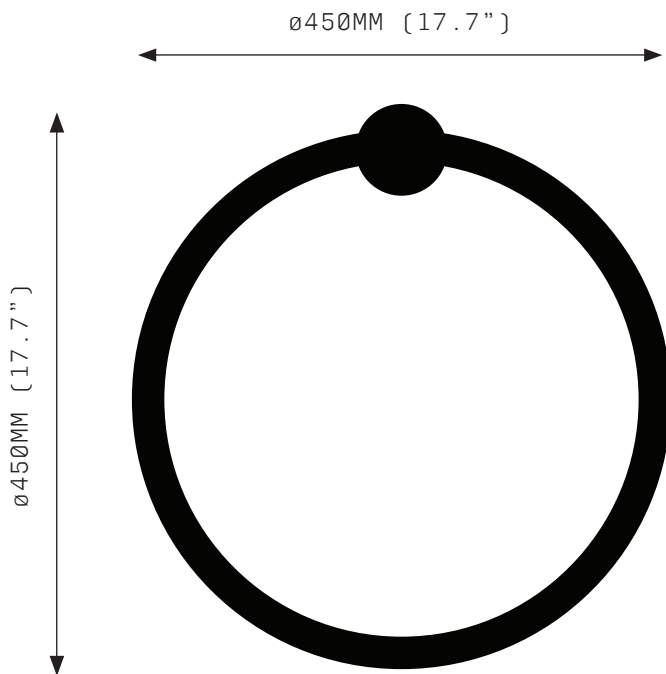

PORTAL SCONCE draws on this promise. LED light floods the void, opening a space of visual possibility.

PORTAL SCONCE 450

FRONT

SIDE VIEW

SPECIFICATIONS

Ordering Code:
POR.W.450

Lamp:
24V LED WW 2700K

Lumens:
2374 lm

Voltage:
24V DC

Watts:
27 W

Weight:
Approx. 2.5 kg

Inclusions:
Power Supply unit x 60W

Exclusions:
User Interface, Dimmer Unit

PRODUCT OPTIONS

Finishes:
BB Brushed Brass

WARRANTY