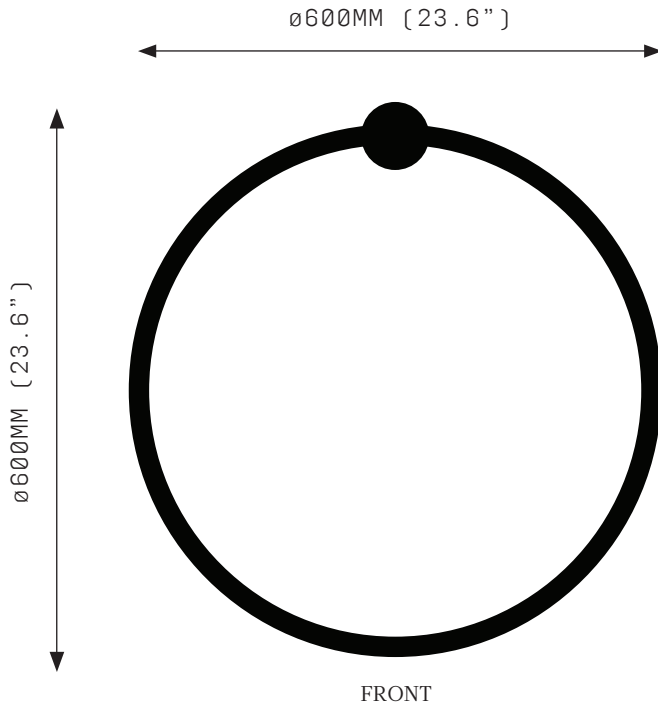

## SPECIFICATIONS

Ordering Code:  
POR.W.600

Lamp:  
24V LED WW 2700K

Lumens:  
3165 lm

Voltage:  
24V DC

Watts:  
36 W

Weight:  
Approx. 3 kg

Inclusions:  
Power Supply unit x 60W